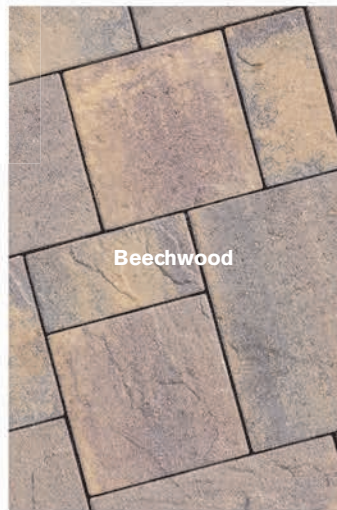

Size	Face Area	Units/Layer	Layers	Pallets
4.875 x 9.875 x 2.375" H	0.33 sq. ft.	8 (2.67 sq. ft.)		
9.875 x 9.875 x 2.375" H	0.67 sq. ft.	6 (4.06 sq. ft.)	8 (11.75 sq. ft.)	94 sq. ft. (2,525 lbs.)
14.75 x 9.875 x 2.375" H	1.01 sq. ft.	5 (5.05 sq. ft.)		

Rochester
Concrete Products™

Manufactured by:

7200 N. Broadway, Rochester, MN 55906
Phone: 507-288-8850 • Fax: 507-535-1487
www.rochesterpc.com